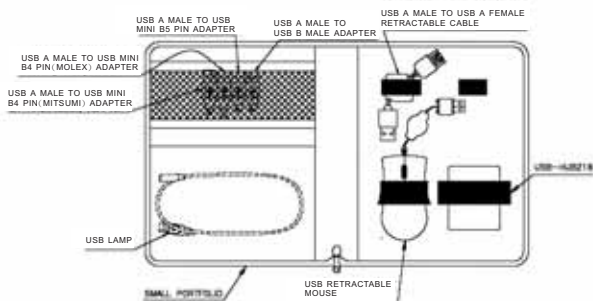

Introduction:

The USB Laptop Travel kit contains everything the traveler requires for a genuine office on the move. All the cables are on space saving retractable reels so there? No need to waste precious time and untangling cables ever again. Also, with everything contained in a handy travel case you will have all the tools you need in one convenient place.

Picture:

How to use:

This USB travel kit is easy to use :

USB LAMP: Inserting USB port while using the computer in the darker place can be used

USB RETRACTABLE MOUSE: When you use Notebook, not carrying the outer type Genius mouse, it can be convenient to insert USB port to use

USB HUB216: As you use PC or Notebook not to have a lot of USB port you can insert the figure of using that HUB216 increase USB port